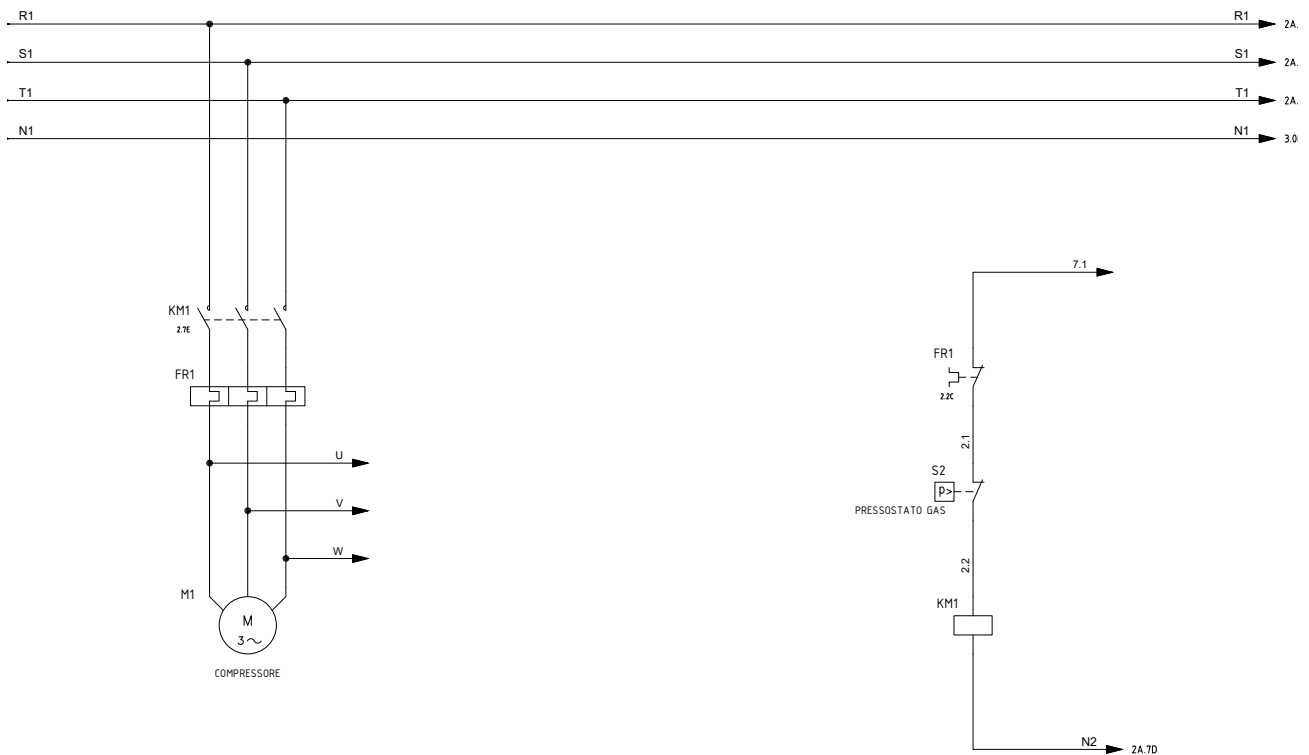

ELECTRIC DIAGRAM

CWR 100 RD - 380-3-60+N

General main

ELECTRIC DIAGRAM

CWR 100 RD - 380-3-60+N

Compressor

ELECTRIC DIAGRAM

CWR 100 RD - 380-3-60+N

Water heating

ELECTRIC DIAGRAM

CWR 100 RD - 380-3-60+N

MADE IN ITALY

Fan

ELECTRIC DIAGRAM

CWR 100 RD - 380-3-60+N

Recycling pump

ELECTRIC DIAGRAM

CWR 100 RD - 380-3-60+N

Output pump+solenoid

ELECTRIC DIAGRAM

CWR 100 RD - 380-3-60+N

MADE IN ITALY

Electronic dosing board

ELECTRIC DIAGRAM

CWR 100 RD - 380-3-60+N

Temperature control

ELECTRIC DIAGRAM

CWR 100 RD - 380-3-60+N

MADE IN ITALY

Water level control

ELECTRIC DIAGRAM

CWR 100 RD - 380-3-60+N