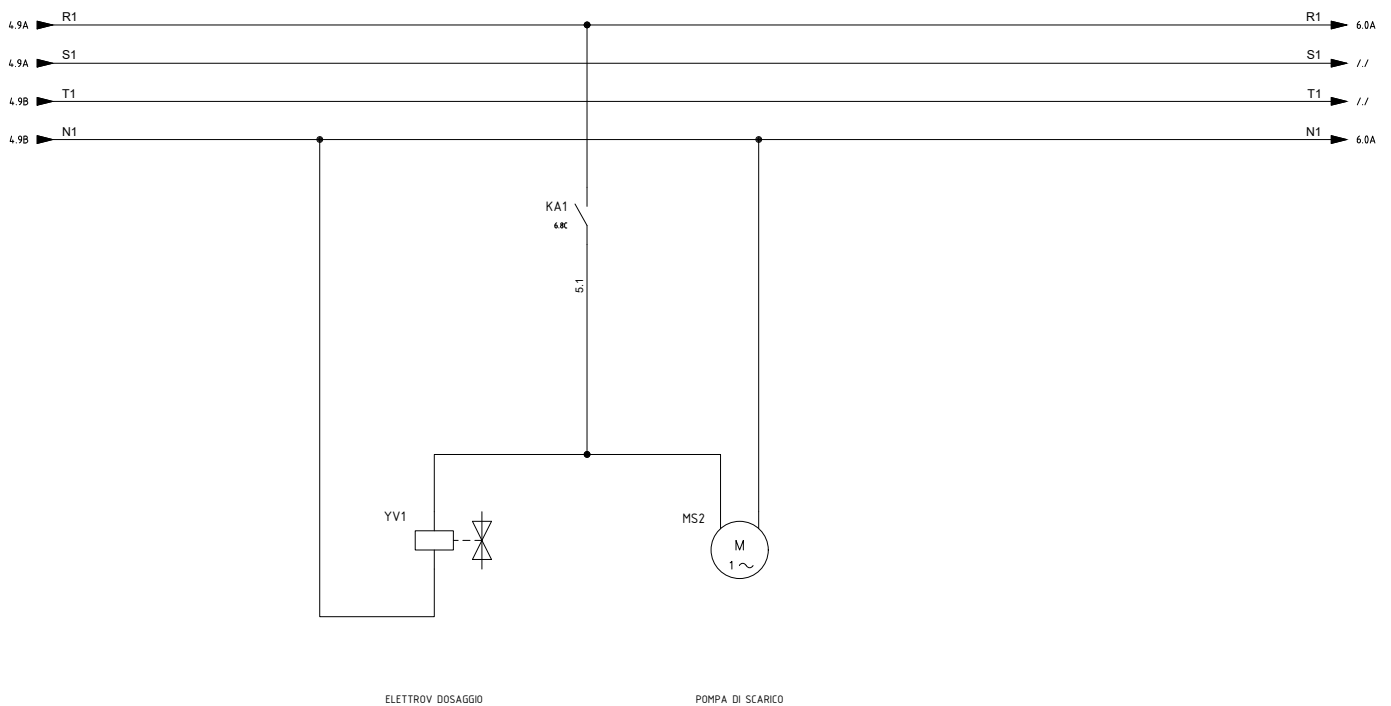

Water heating

ELECTRIC DIAGRAM

CWR 100 RD - 380-3-60+N

MADE IN ITALY

Fan

ELECTRIC DIAGRAM

CWR 100 RD - 380-3-60+N

Recycling pump

ELECTRIC DIAGRAM

CWR 100 RD - 380-3-60+N

Output pump+solenoid

ELECTRIC DIAGRAM

CWR 100 RD - 380-3-60+N

MADE IN ITALY

Electronic dosing board

ELECTRIC DIAGRAM

CWR 100 RD - 380-3-60+N

Temperature control

ELECTRIC DIAGRAM

CWR 100 RD - 380-3-60+N

MADE IN ITALY

Water level control

ELECTRIC DIAGRAM

CWR 100 RD - 380-3-60+N