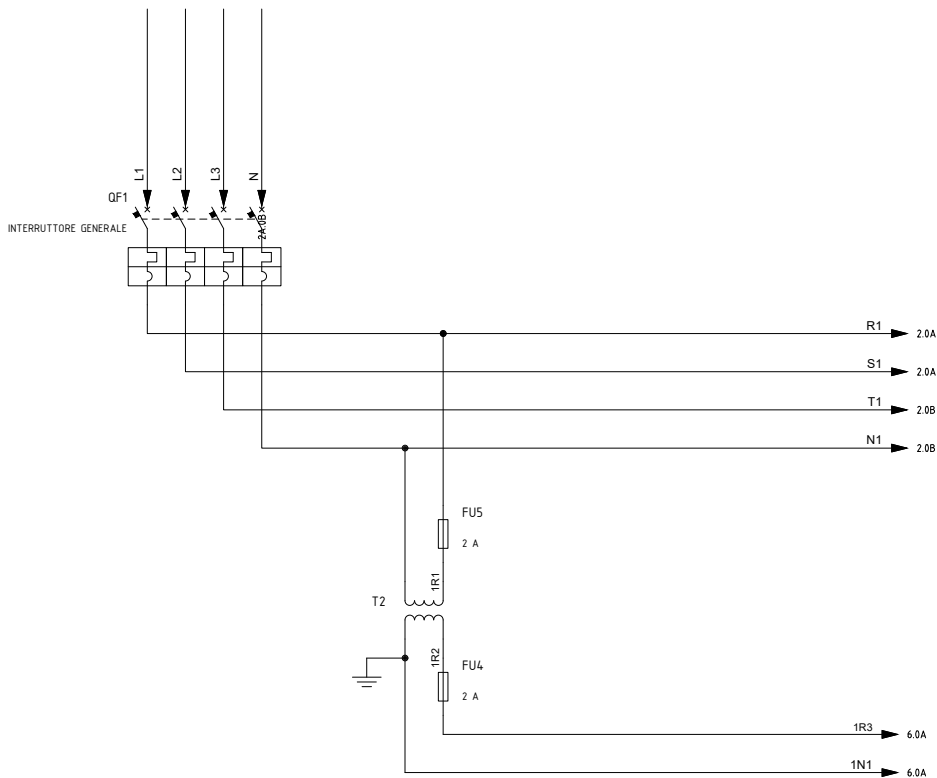

ELECTRIC DIAGRAM

CWR 100 RD - 380-3-60+N

General main

ELECTRIC DIAGRAM

CWR 100 RD - 380-3-60+N

Compressor

ELECTRIC DIAGRAM

CWR 100 RD - 380-3-60+N

Water heating

ELECTRIC DIAGRAM

CWR 100 RD - 380-3-60+N

MADE IN ITALY

Fan

ELECTRIC DIAGRAM

CWR 100 RD - 380-3-60+N

Recycling pump

ELECTRIC DIAGRAM

CWR 100 RD - 380-3-60+N

Output pump+solenoid

ELECTRIC DIAGRAM

CWR 100 RD - 380-3-60+N

MADE IN ITALY

Electronic dosing board

ELECTRIC DIAGRAM

CWR 100 RD - 380-3-60+N

Temperature control

ELECTRIC DIAGRAM

CWR 100 RD - 380-3-60+N

MADE IN ITALY

Water level control

ELECTRIC DIAGRAM

CWR 100 RD - 380-3-60+N