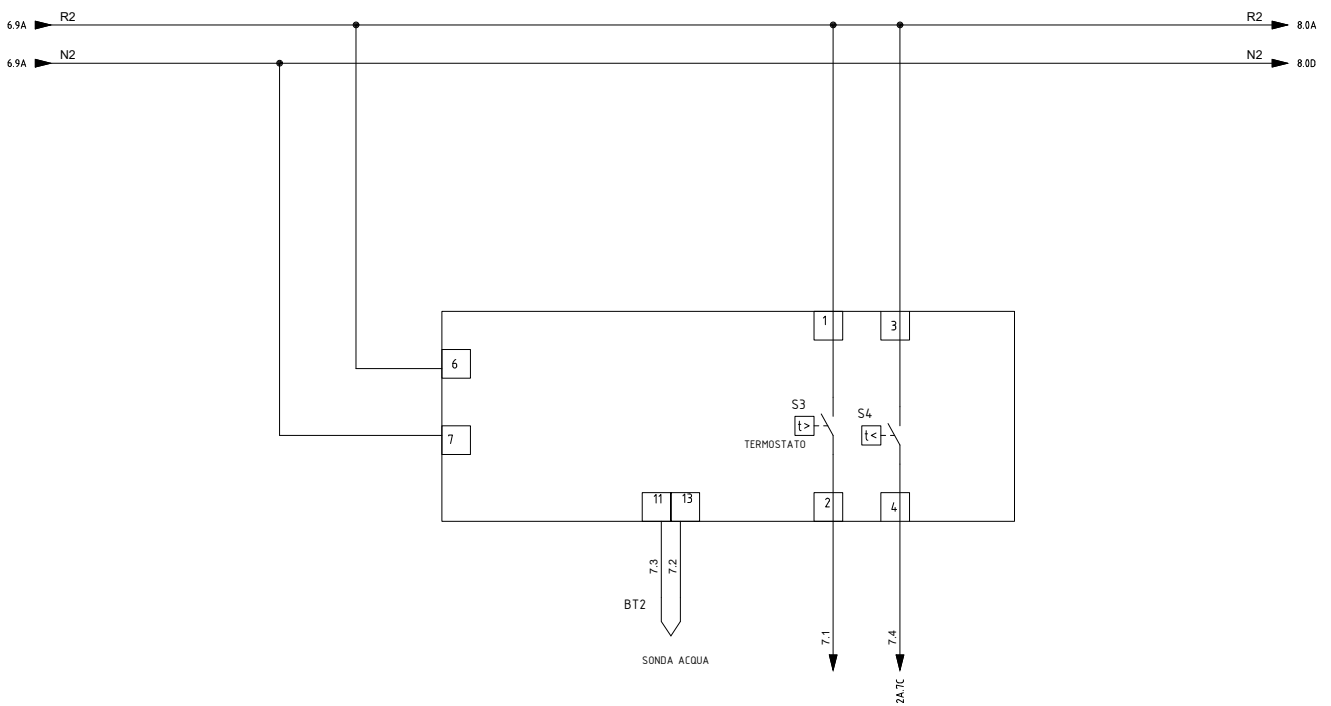

ELECTRIC DIAGRAM

CWR 100 RD - 380-3-60+N

Output pump+solenoid

ELECTRIC DIAGRAM

CWR 100 RD - 380-3-60+N

MADE IN ITALY

Electronic dosing board

ELECTRIC DIAGRAM

CWR 100 RD - 380-3-60+N

Temperature control

ELECTRIC DIAGRAM

CWR 100 RD - 380-3-60+N

MADE IN ITALY

Water level control

ELECTRIC DIAGRAM

CWR 100 RD - 380-3-60+N