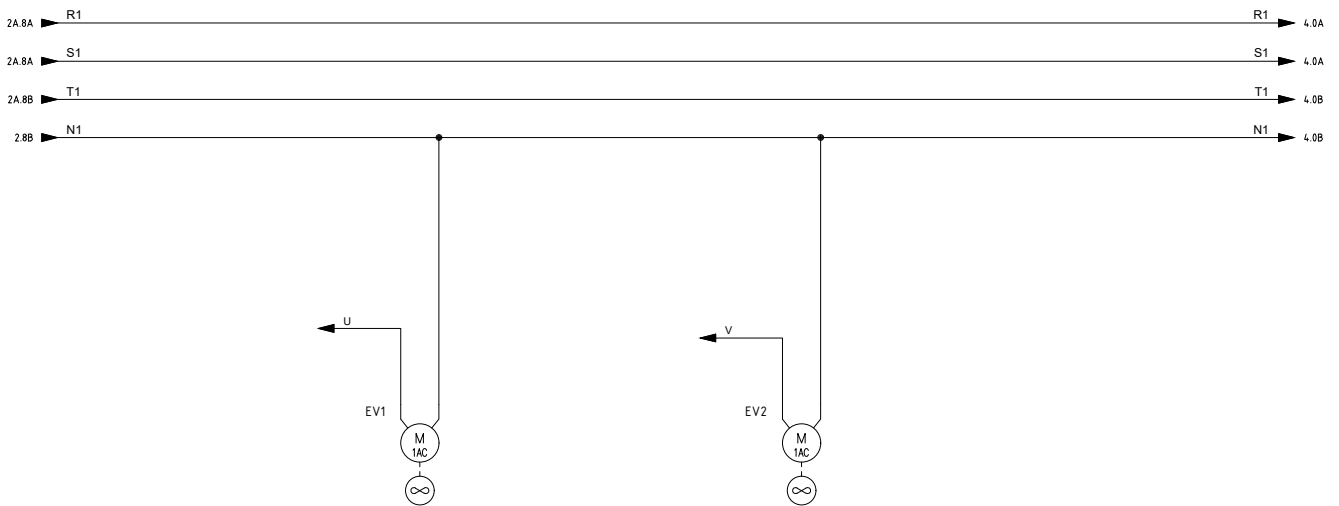

ELECTRIC DIAGRAM

CWR 100 RD - 380-3-60+N

MADE IN ITALY

Fan