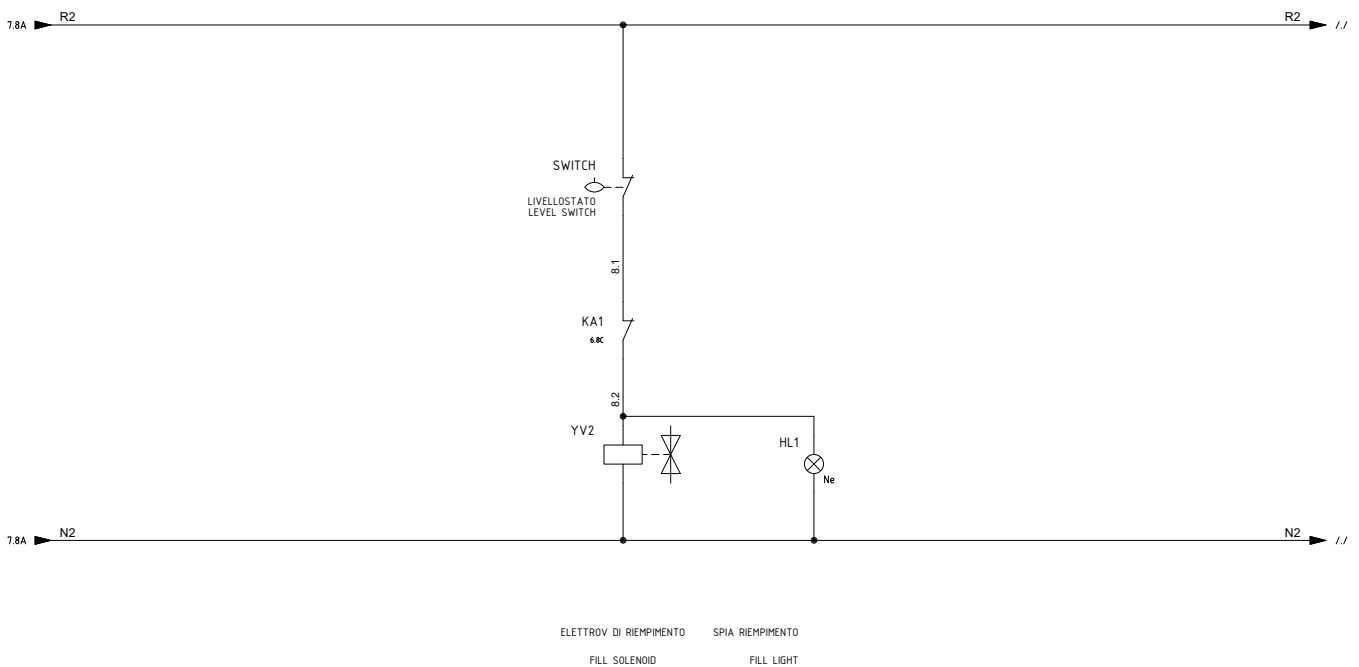

Water heating

ELECTRIC DIAGRAM

CWR 100 RD - 380-3-60+N

MADE IN ITALY

Fan

ELECTRIC DIAGRAM

CWR 100 RD - 380-3-60+N

Recycling pump

ELECTRIC DIAGRAM

CWR 100 RD - 380-3-60+N

Output pump+solenoid

ELECTRIC DIAGRAM

CWR 100 RD - 380-3-60+N

MADE IN ITALY

Electronic dosing board

ELECTRIC DIAGRAM

CWR 100 RD - 380-3-60+N

Temperature control

ELECTRIC DIAGRAM

CWR 100 RD - 380-3-60+N

MADE IN ITALY

Water level control

ELECTRIC DIAGRAM

CWR 100 RD - 380-3-60+N