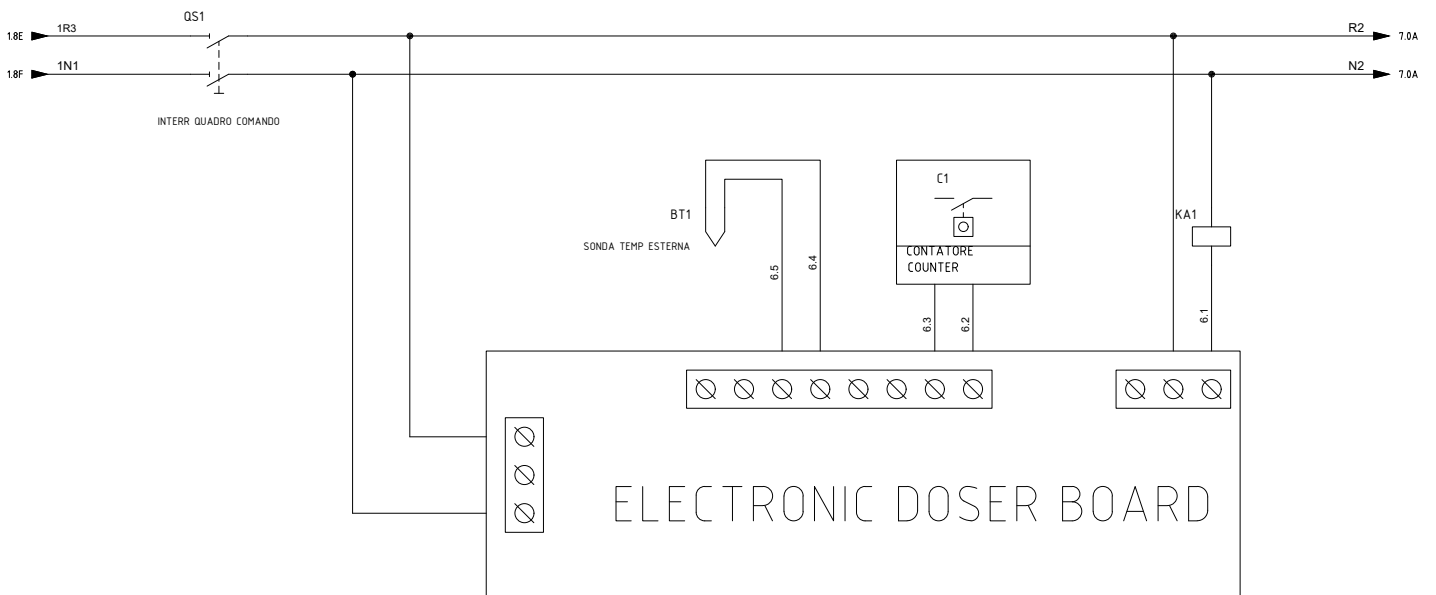

ELECTRIC DIAGRAM

CWR 100 RD - 380-3-60+N

Output pump+solenoid

ELECTRIC DIAGRAM

CWR 100 RD - 380-3-60+N

MADE IN ITALY

Electronic dosing board

ELECTRIC DIAGRAM

CWR 100 RD - 380-3-60+N

Temperature control

ELECTRIC DIAGRAM

CWR 100 RD - 380-3-60+N

MADE IN ITALY

Water level control

ELECTRIC DIAGRAM

CWR 100 RD - 380-3-60+N