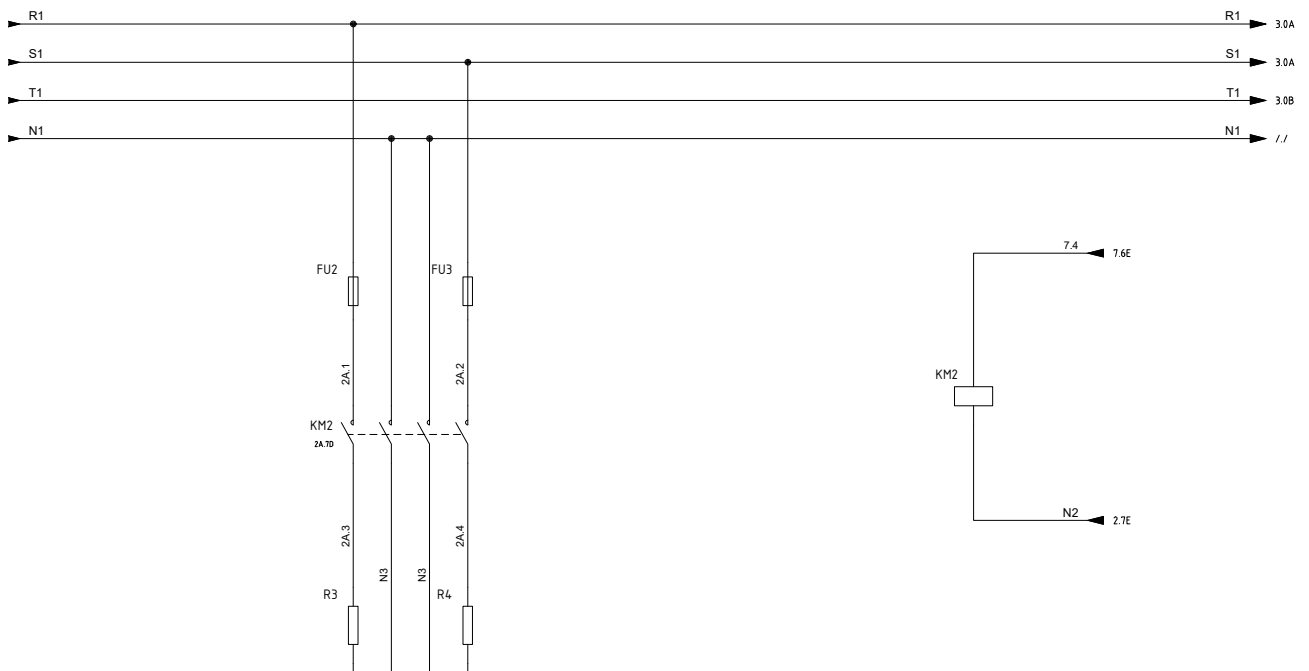

ELECTRIC DIAGRAM

CWR 100 RD - 380-3-60+N

General main

ELECTRIC DIAGRAM

CWR 100 RD - 380-3-60+N

Compressor

ELECTRIC DIAGRAM

CWR 100 RD - 380-3-60+N

Water heating

ELECTRIC DIAGRAM

CWR 100 RD - 380-3-60+N

MADE IN ITALY

Fan

ELECTRIC DIAGRAM

CWR 100 RD - 380-3-60+N

Recycling pump

ELECTRIC DIAGRAM

CWR 100 RD - 380-3-60+N

Output pump+solenoid

ELECTRIC DIAGRAM

CWR 100 RD - 380-3-60+N

MADE IN ITALY

Electronic dosing board

ELECTRIC DIAGRAM

CWR 100 RD - 380-3-60+N

Temperature control

ELECTRIC DIAGRAM

CWR 100 RD - 380-3-60+N

MADE IN ITALY

Water level control

ELECTRIC DIAGRAM

CWR 100 RD - 380-3-60+N